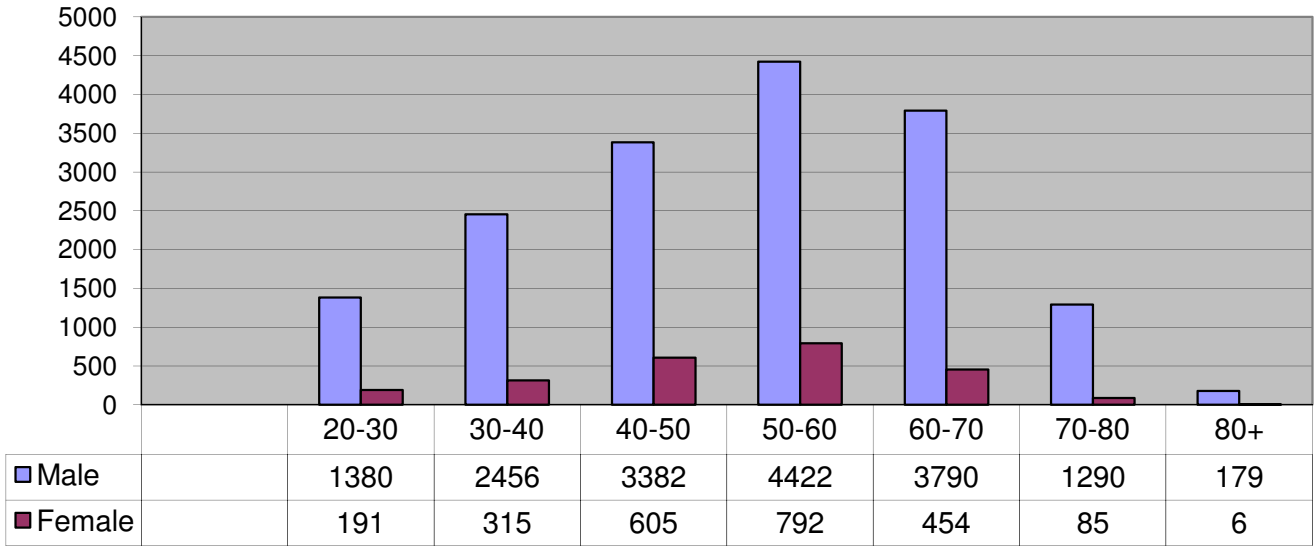

**Concealed Carry Applications by Age and Gender
July 1, 2006 - March 1, 2009 (19,347)**

■ Male ■ Female