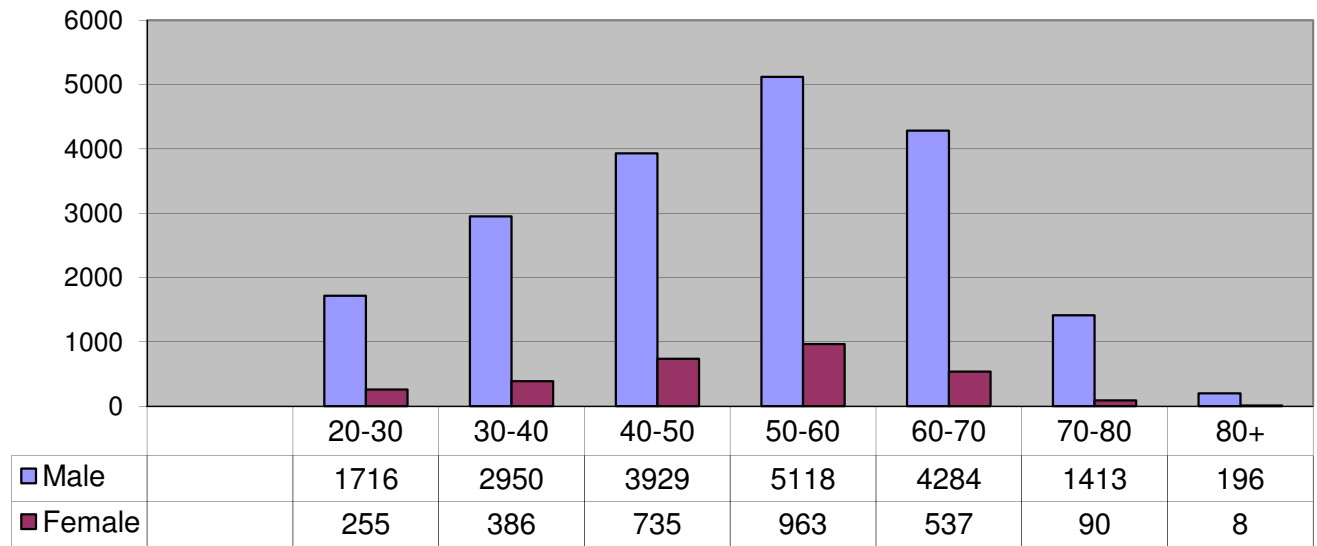

**Concealed Carry Applications by Age and Gender
July 1, 2006 - June 30,2009 (22,580)**

■ Male ■ Female